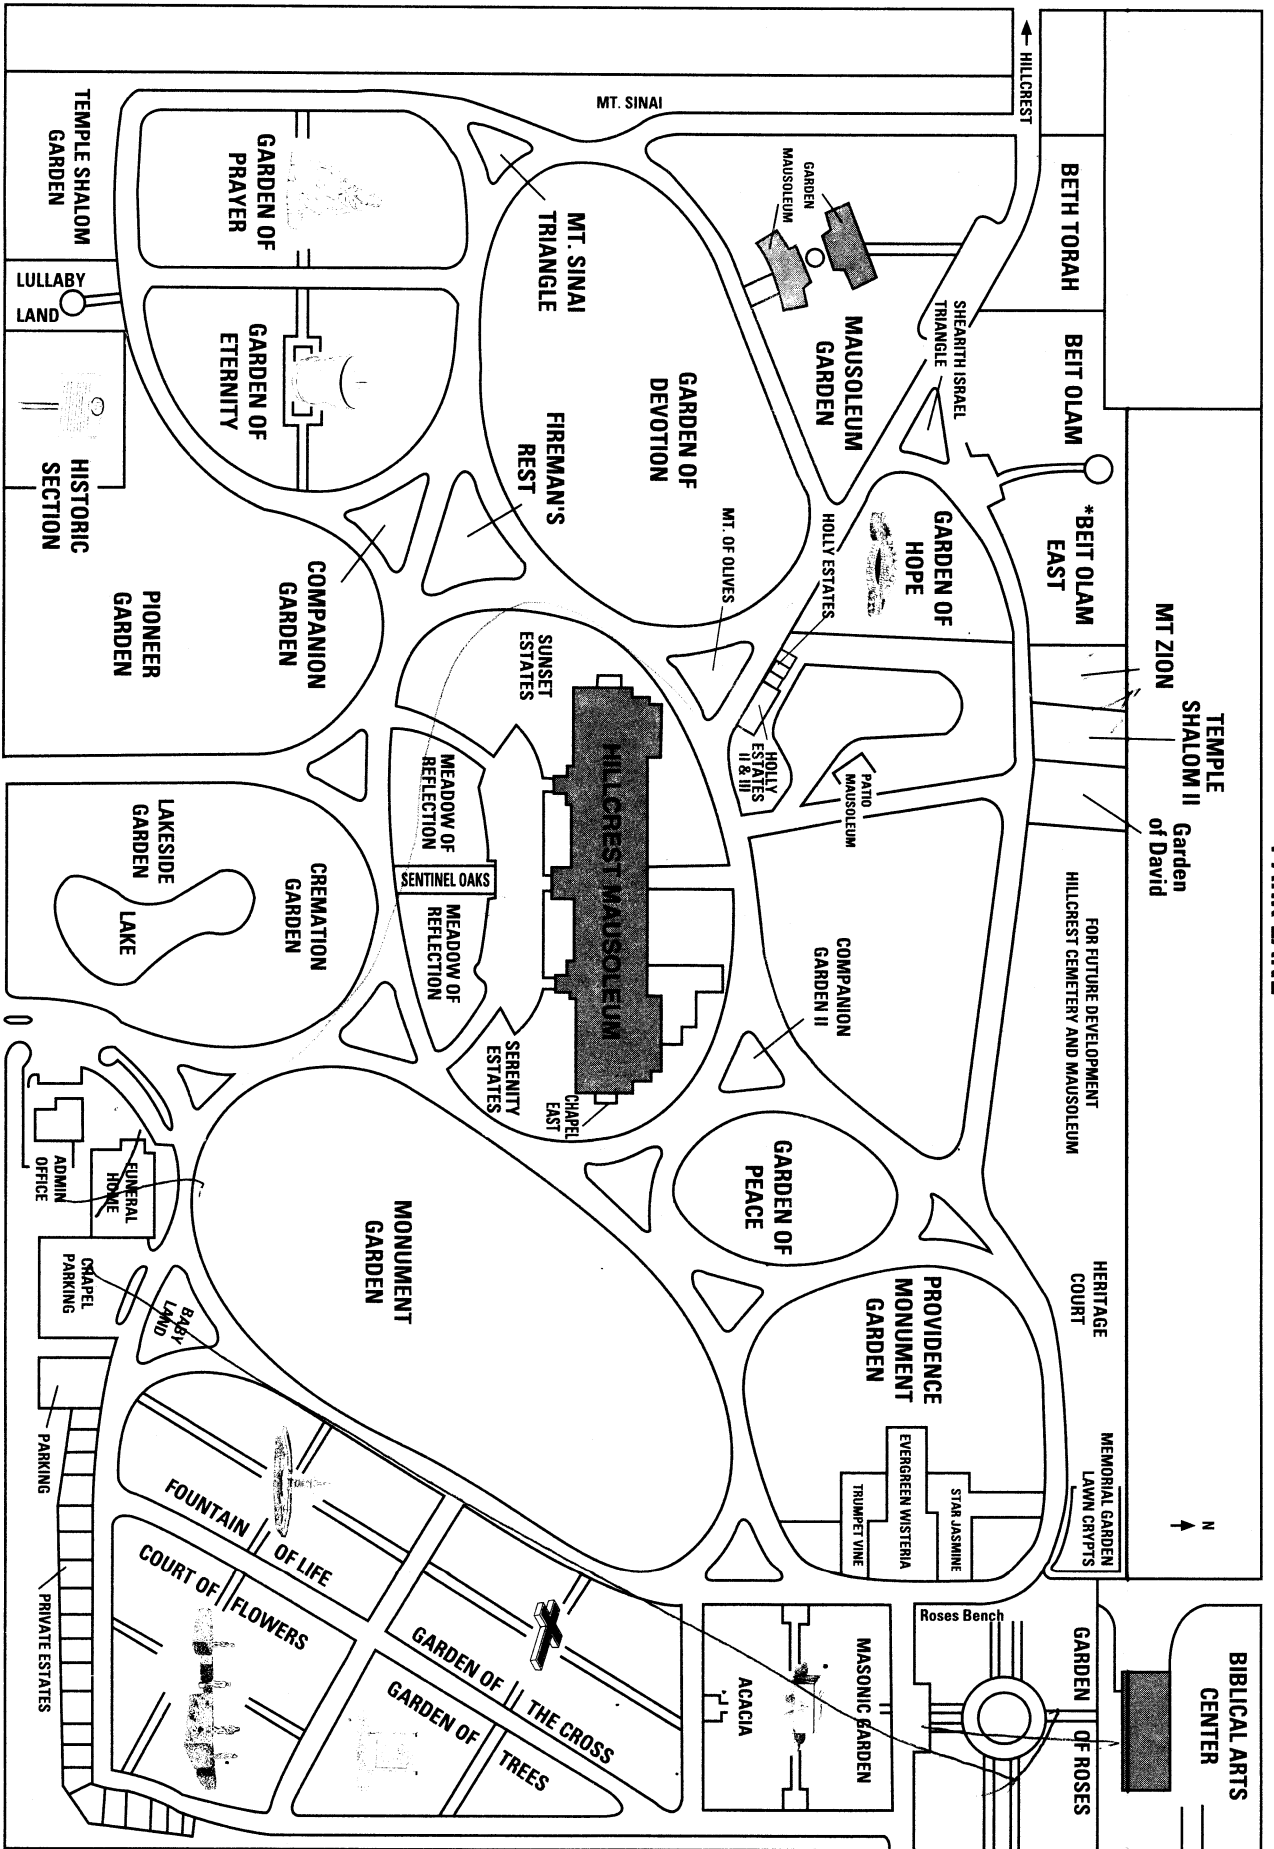

PARK LANE

TEMPLE SHALOM II Garden of David

BETH TORAH

BET OLAM

*BET OLAM EAST

MT ZION

FOR FUTURE DEVELOPMENT HILLCREST CEMETERY AND MAUSOLEUM

HERITAGE COURT

MEMORIAL GARDEN LAWN CRYPITS

BIBLICAL ARTS CENTER

GARDEN OF ROSES

MASONIC GARDEN

ACACIA

BOEDEKER

HILLCREST

NORTHWEST HIGHWAY

*Tiferet Israel Cemetery and Shearith Israel Cemetery are within Beit Olam East • Mausoleum Hours: 8:00 am to 5:00 pm (Daily) • Park Hours: 8:00 am to 6:00 pm (Winter) 8:00 am to 8:00 pm (Summer)

HILLCREST MEMORIAL PARK & MAUSOLEUMS